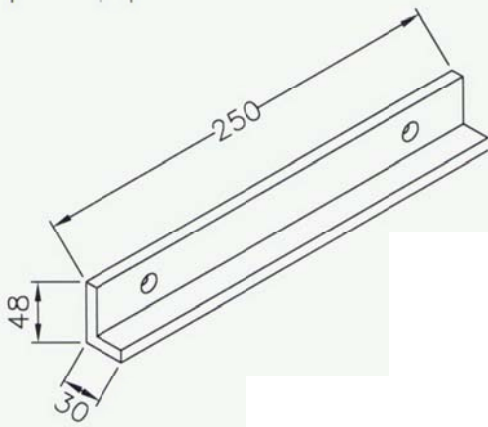

DIM. IN mm

AB-650 For 650 磅磁力鎖

AB-1200 For 1200 磅磁力鎖