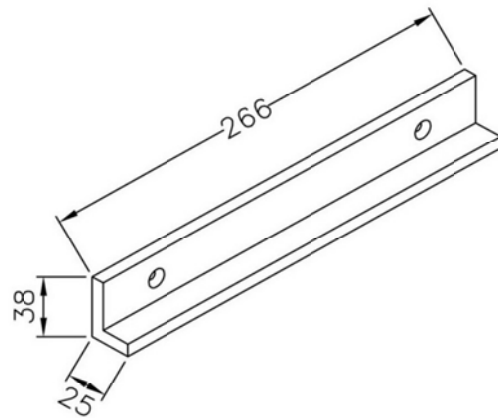

DIM. IN mm

AB-650 For 650 磅磁力鎖

AB-1200 For 1200 磅磁力鎖